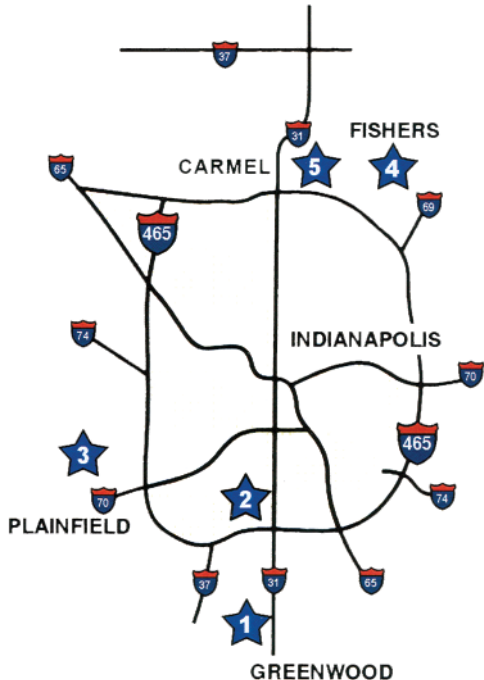

EXPRESS COLLISION

5 LOCATIONS TO SERVE YOU

GREENWOOD

1202 E. Stop 12 Road
Indianapolis, IN 46227
Phone: 317-889-7000
Fax: 317-889-7015

INDIANAPOLIS

3800 S. East Street
Indianapolis, IN 46227
Phone: 317-788-0600
Fax: 317-791-3216

EXPRESS COLLISION

5 LOCATIONS TO SERVE YOU

FREE
LOCAL
PICKUP
AND
DELIVERY

**CUSTOMER
SATISFACTION
100%
GUARANTEED**

**INDIANA'S FIRST CHOICE
IN COLLISION REPAIR!**
We do it right the first time, on time.

GREENWOOD
1202 E. Stop 12 Road
Indianapolis, IN 46227
Phone: 317-889-7000
Fax: 317-889-7015

Express Representative

Greenwood: 317-889-7000
Indianapolis: 317-788-0600
Plainfield: 317-839-8940
Fishers: 317-598-0536
Carmel: 317-569-9884

www.expresscollision.org

**FREE
LOCAL
PICKUP
AND
DELIVERY**

Monday - Friday 7:30 am - 5:30 pm

5 LOCATIONS TO SERVE YOU